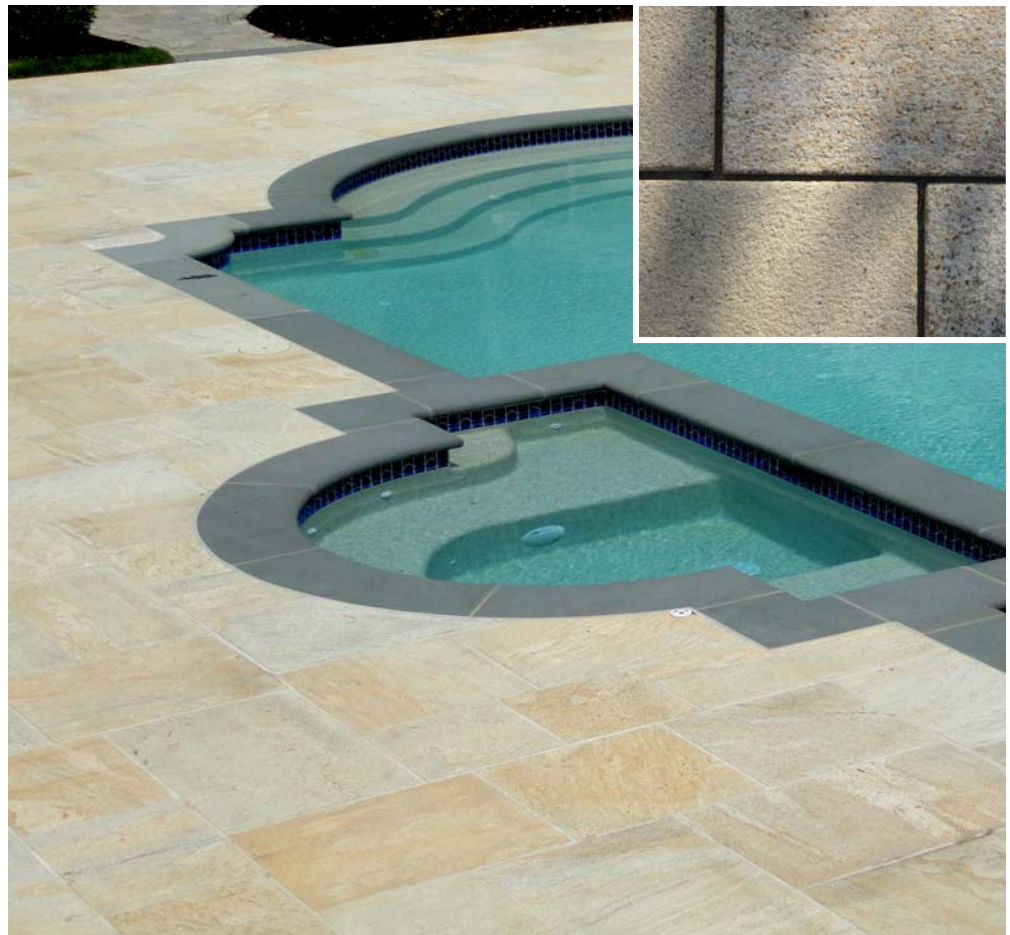

Northeast Masonry Distributors

SANDY POINT GRANITE

Sandy Point Granite is a decorative dense yellow granite with irregular streaks of brown and flecks of black. The surface is sand-blasted for a uniform texture. It is relatively cool to the feet and makes an excellent pool-side deck & coping.

Sandy Point Granite is stocked in standard patterned flagging, treads, steps and cutting-stock for custom fabrication.

FLAGGING	12"height	18" height	24"height	30"height	36"height	48"height
1 ¼" Pattern Stock 12"width	◆	◆	●	◆	◆	◆
1 ¼" Pattern Stock 18"width		●	●	◆	◆	◆
1 ¼" Pattern Stock 24"width			●	●	●	◆
1 ¼" Pattern Stock 30"width				◆	◆	◆