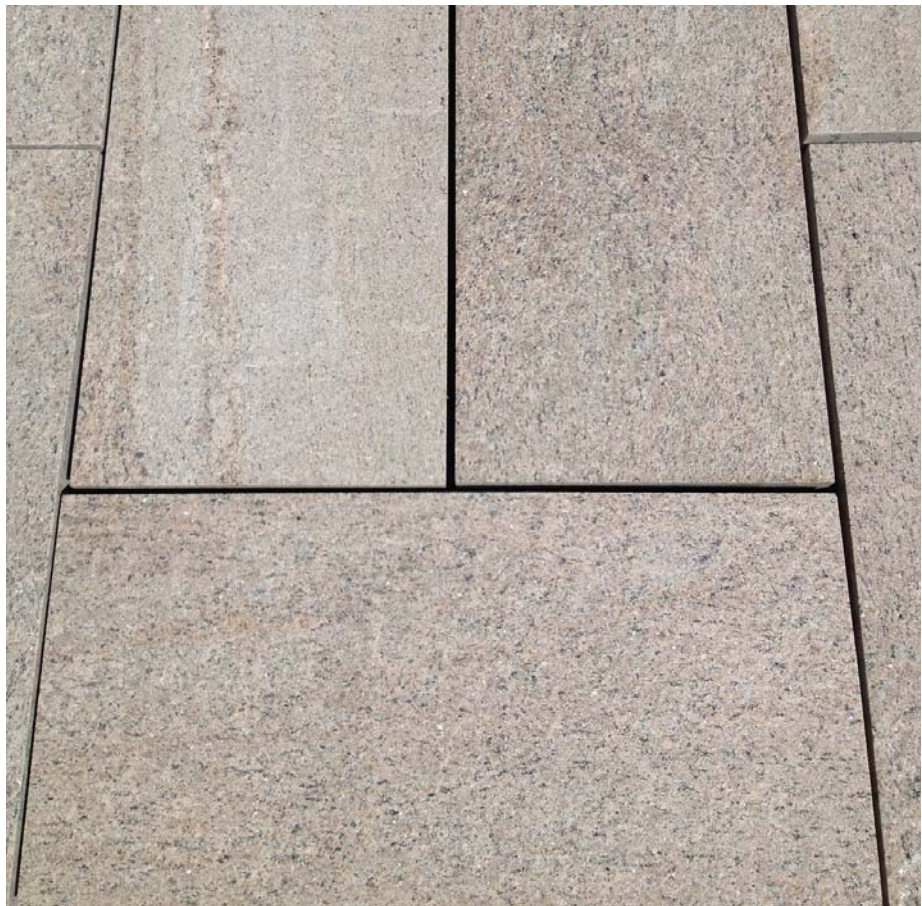

# RENAISSANCE GRANITE

## Northeast Masonry Distributors

**Renaissance Granite** is a very dense beige granite flecks of grey and slight rose color dispersed throughout the stone. The surface is flamed for a uniform surface. This is an elegant, yet very subtle stone that stays cool to the feet making it an excellent pool deck and coping.

**Renaissance Granite** is stocked in standard patterned flagging, treads, steps and cutting-stock for custom fabrication.

FLAGGING	12"height	18" height	24"height	30"height	36"height	48"height
1 ¼" Pattern Stock 12"width	◆	◆	●	◆	◆	◆
1 ¼" Pattern Stock 18"width		◆	●	◆	●	◆
1 ¼" Pattern Stock 24"width			●	◆	●	◆
1 ¼" Pattern Stock 30"width				◆	◆	◆

TREADS	3ft	4ft	5ft	6ft	7ft	8ft
2"x12", Rocked 3 Sides	◆	◆	◆	●	◆	●
2"x14", Rocked 1 Long	◆	◆	◆	◆	◆	◆
2"x16", Rocked 1 Long	◆	◆	◆	◆	◆	◆
2"x18", Rocked 1 Long	◆	◆	◆	◆	◆	◆
2"x20", Rocked 1 Long	◆	◆	◆	●	◆	●
2"x24", Rocked 1 Long	◆	◆	◆	●	◆	●